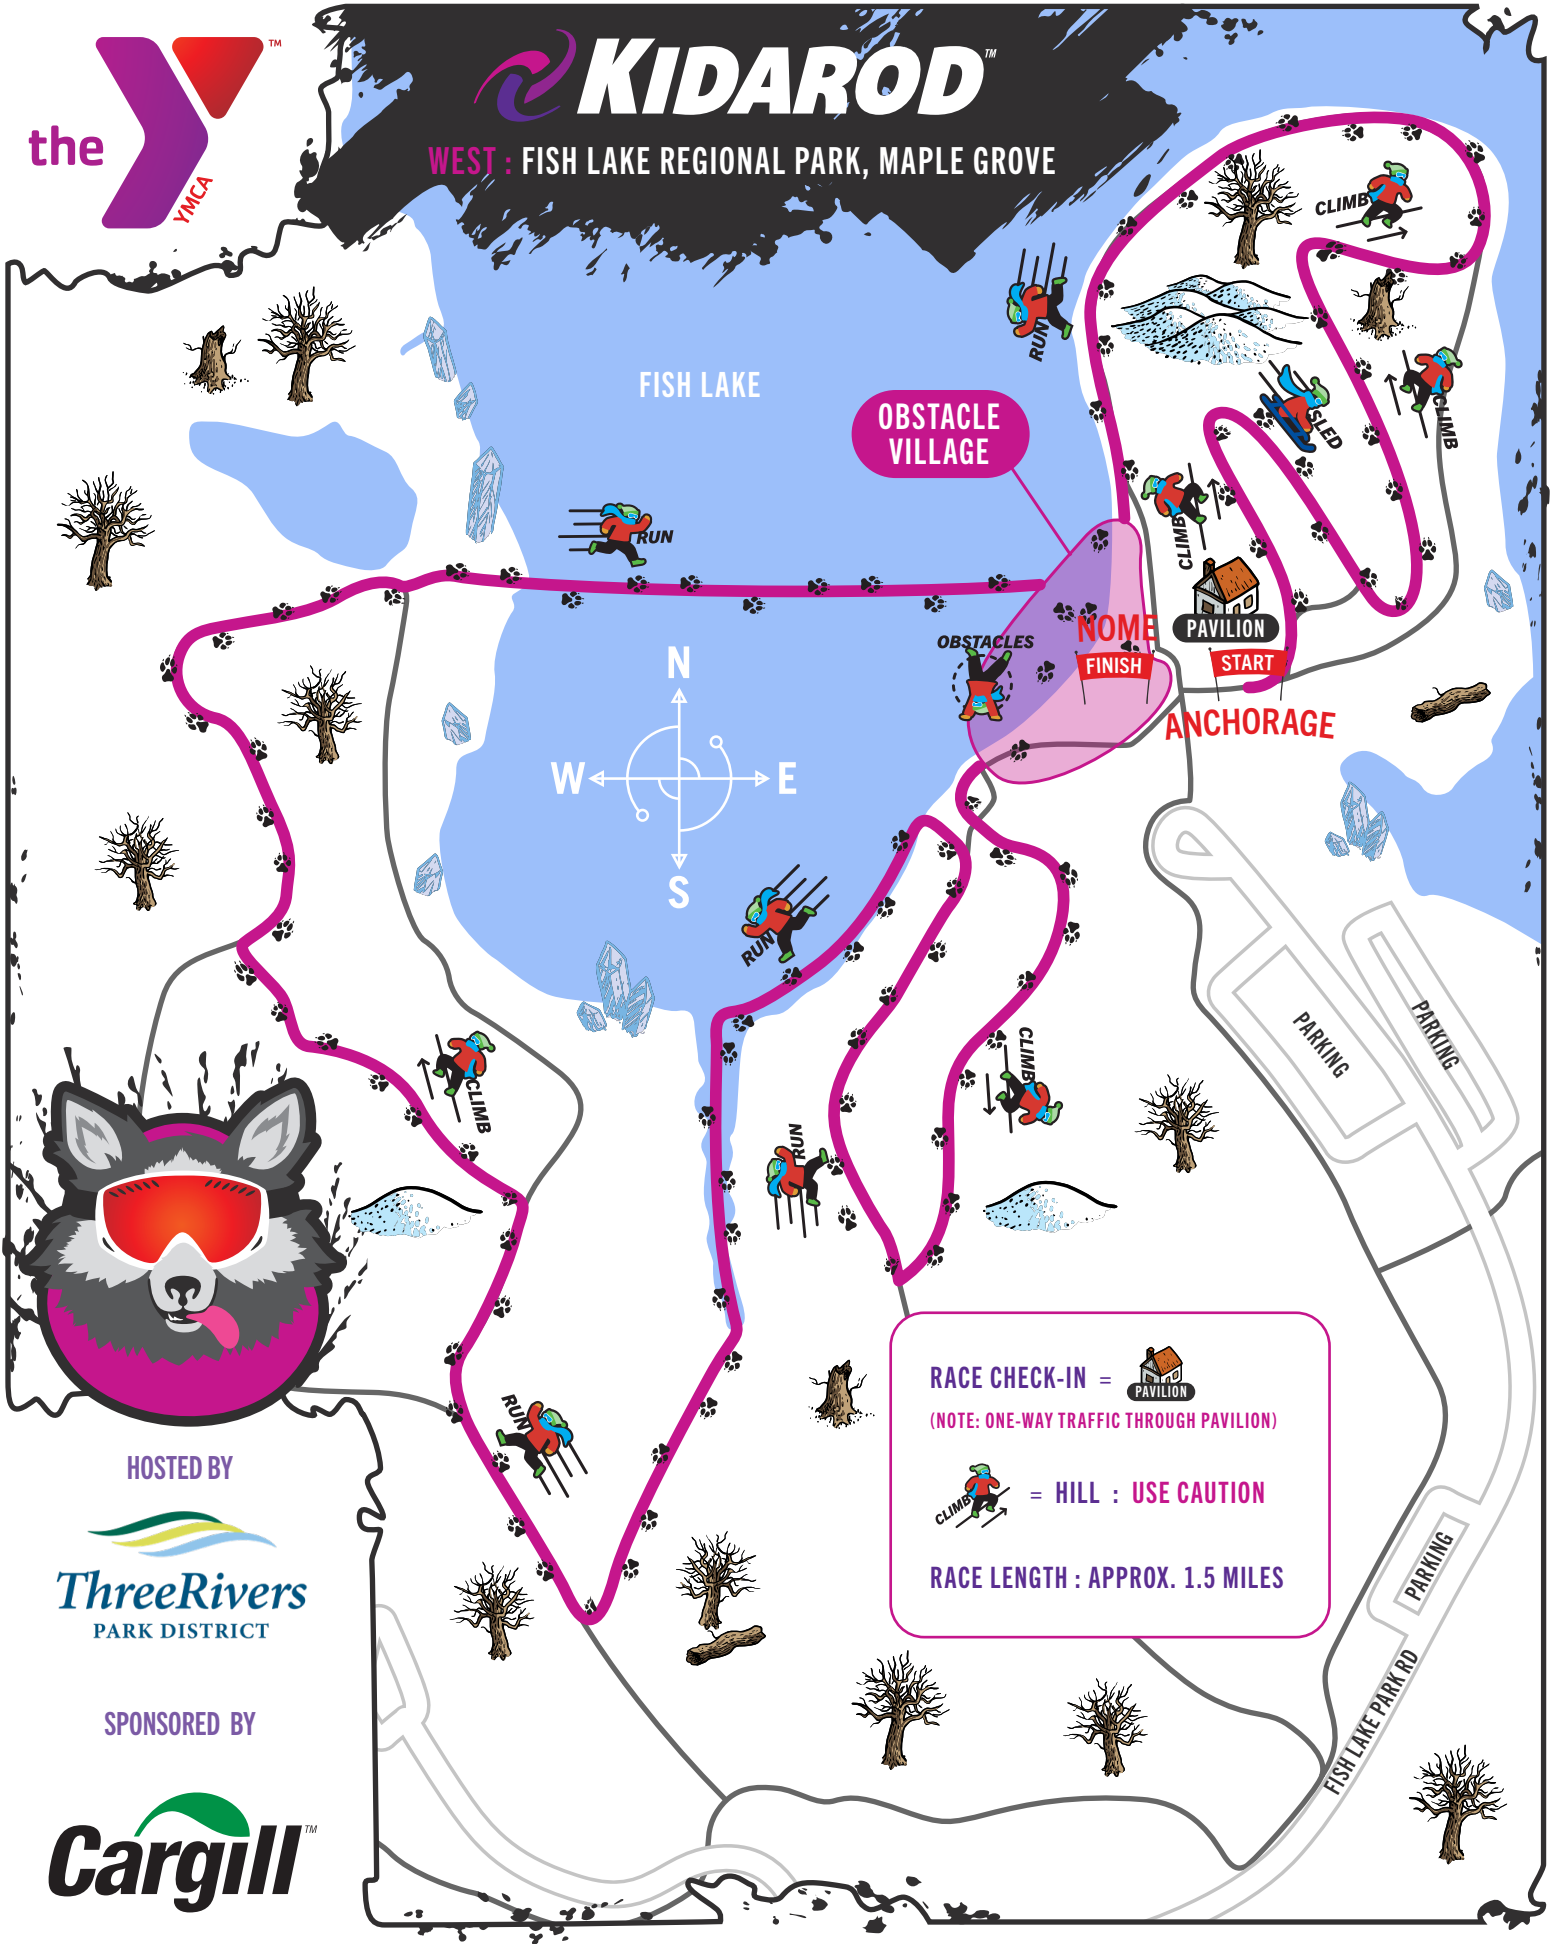

KIDAROD™

WEST : FISH LAKE REGIONAL PARK, MAPLE GROVE

OBSTACLE VILLAGE

NOME FINISH

ANCHORAGE

PAVILION START

PARKING

PARKING

FISH LAKE PARK RD

PARKING

HOSTED BY

SPONSORED BY

RACE CHECK-IN =  PAVILION
 (NOTE: ONE-WAY TRAFFIC THROUGH PAVILION)

 = HILL : USE CAUTION

RACE LENGTH : APPROX. 1.5 MILES